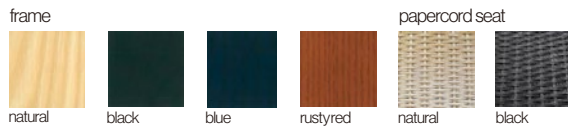

SWEEPY _chair

design : Kensaku Oshiro
2018

by interiors Tokyo
4-16-15 Minami Aoyama,
Minato-ku, Tokyo 107-0062

by interiors New York
15W 39th Suite 802
New York, NY 10018

mail : byinteriors@interiors-inc.jp
Web : www.by-interiors.net

SWEEPY _chair

seat : polyurethane foam , polyester padding / paper cord (natural / black)
 frame : solid ash (natural / black / blue / rusty red)

armless chair :
 W445xD500xH755
 SH440
 W17.52"xD19.69"xH29.72"
 SH17.32"