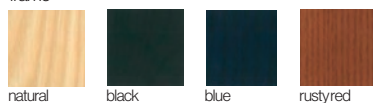

SWEEP _ chair

design : Kensaku Oshiro
2018

INTERIORS INC.
6-5-55 5F Minamiaoyama,
Minato-ku, Tokyo 107-0062

mail : byinteriors@interiors-inc.jp
Web : www.by-interiors.net

SWEEP _chair

frame : solid ash (natural / black / blue / rusty red)
 seat : polyurethane foam , polyester padding

frame

natural

black

blue

rustyred

armless chair :
 W445xD500xH755
 SH440
 W17.52"xD19.69"xH29.72"
 SH17.32"

arm chair :
 W535xD500xH755
 SH440 AH625
 W21.06"xD19.69"xH29.72"
 SH17.32" AH24.61"

stool sledge :
 W445xD500xH900
 SH650
 W17.52"xD19.69"xH35.43"
 SH25.59"