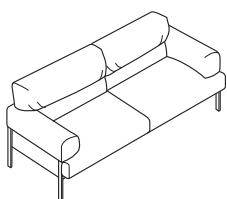

**SUKI** \_sofa

design: Tomoyuki Sakakida  
2016

**INTERIORS INC.**  
6-5-55 5F Minamiaoyama,  
Minato-ku, Tokyo 107-0062

mail : [byinteriors@interiors-inc.jp](mailto:byinteriors@interiors-inc.jp)  
Web : [www.by-interiors.net](http://www.by-interiors.net)

## SUKI \_sofa

wooden frame , polyurethane foam ( fabric / leather )  
leg : plated steel antique brass finishing / black steel

leg

brass

black

1P:  
W950xD840xH830  
SH420 AH610  
W37.40"xD33.07"xH32.68"  
SH16.93" AH24.02"

2PW:  
W2180xD840xH830  
SH420 AH610  
W85.83"xD33.07"xH32.68"  
SH16.93" AH24.02"