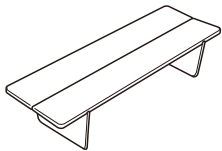

SLED _ outdoor bench

seat : smoked cedar with treatment for outdoor use
base : solid aluminum anodized 12mm (0.47") (black)

top

smoked
cedar

base

black

W1800xD600xH400
W70.87"xD23.62"xH15.70"