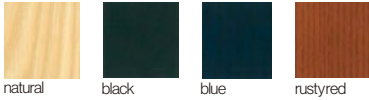

SWEEPY _chair

design : Kensaku Oshiro
2018

by interiors Tokyo
4-16-15 Minami Aoyama,
Minato-ku, Tokyo 107-0062

by interiors New York
15W 39th Suite 802
New York, NY 10018

mail : byinteriors@interiors-inc.jp
Web : www.by-interiors.net

SWEEPY _chair

seat : polyurethane foam , polyester padding
 frame : solid ash (natural / black / blue / rusty red)

frame

natural

black

blue

rustyred

armless chair :
 W445xD500xH755
 SH440
 W17.52"xD19.69"xH29.72"
 SH17.32"